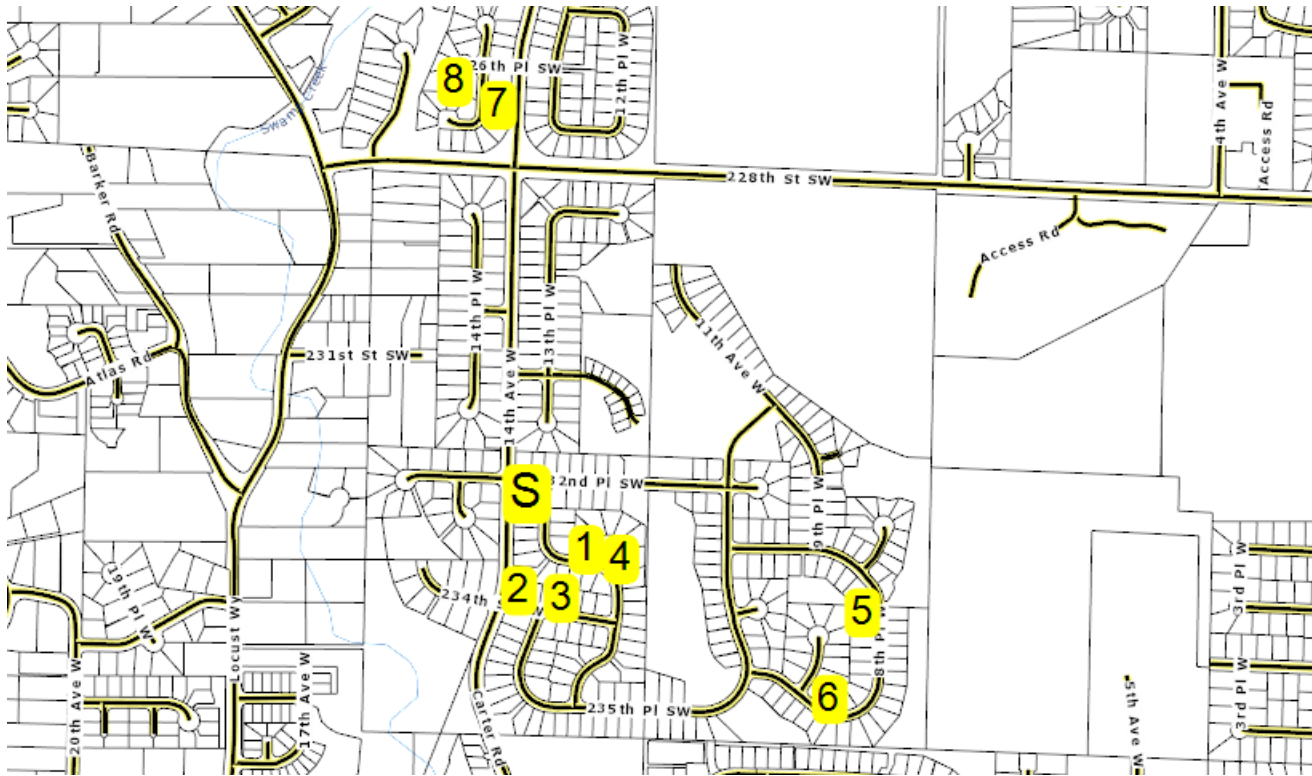

Comparables Search Criteria		Subject Property	
Query Distance	.5 mile	ParcelID	00731900000100
Land Use County	Single Family Residence	Tax Account	
Bathroom Total	min: 2 max: 2	Site Address	1326 232nd Pl SW Bothell WA 98021
Bedrooms	min: 3 max: 3	Year Built	1985
Finished SqFt	min: 1000 max: 1500	Total Sq Ft	1,208 SqFt
Sale Amount	min: 1	Fin Sq Ft	1,208 SqFt
Sale Date	min: 06/01/2019	Beds	3
		Bathrooms	2.00

Comparables Identification Map

Averages

Sale Price	$519,929.75	Loan Amt	$419,050.00	Sq Ft	1,309 SqFt
Assessed Total Value	$471,200.00	Price/SqFt	$396.94