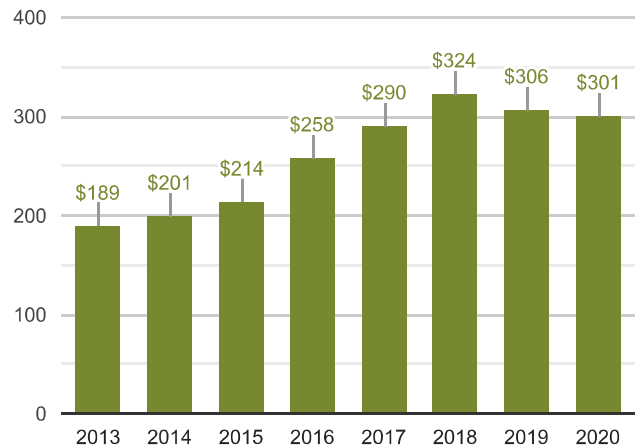

AVG. COST PER SQ. FT.