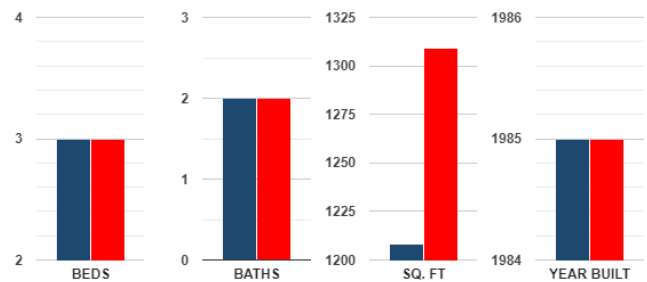

COMPARABLE SALES REVIEW

1326 232nd Pl SW Bothell 98021

Photo courtesy of the County Assessor's Office.

PROPERTY DETAILS:

Current Assessed Value		$470,100	
Beds:	3	Square Ft.:	1,208
Baths:	2	Lot Size:	8,276 SqFt

SALES STATISTICS

PARCEL	ADDRESS	BEDS	BATHS	SQ.FT.	YEAR BUILT	LOT SQ.FT.	ASSESSED VALUE	DATE	SALE PRICE	$/SQ.FT
00721500000300	22703 14th Pl W	3	2	1,248	1984	6,534	$427,300	11/18/2019	$495,000	$396.63
00721500001600	1426 226th Pl SW	3	2	1,248	1984	7,841	$445,000	11/15/2019	$435,000	$348.56
00731900001600	1301 234th St SW	3	2	1,295	1986	6,534	$462,800	04/27/2020	$550,438	$425.05
00731900001900	1325 234th St SW	3	2	1,338	1985	7,841	$392,000	06/26/2019	$550,000	$411.06
00731900003200	23317 12th Pl W	3	2	1,306	1985	8,712	$526,400	09/05/2019	$540,000	$413.48
00731900003800	1231 233rd Pl SW	3	2	1,390	1985	8,712	$540,200	08/16/2019	$570,000	$410.07
00747700001900	23404 8th Pl W	3	2	1,328	1987	7,405	$524,700	07/03/2019	$569,000	$428.46
00747700002700	915 235th St SW	3	2	1,315	1987	6,534	$451,200	01/23/2020	$450,000	$342.21

Comparable parcels located within a 1,862 feet radius of this property

SUMMARY OF COMPARABLES

	Low	Avg	High
SALE PRICE RANGE	$435,000	$519,930	$570,000
SALE PER SQ. FT.	$342.21	$396.94	$428.46
SQ. FT.	1,248	1,309	1,390
BEDROOMS	3	3	3
YEAR BUILT	1984	1985	1987

PROPERTY VS AVERAGE COMPARABLE

THE INFORMATION PROVIDED IS DEEMED RELIABLE, BUT IS NOT GUARANTEED

Report Produced on 6/1/2020