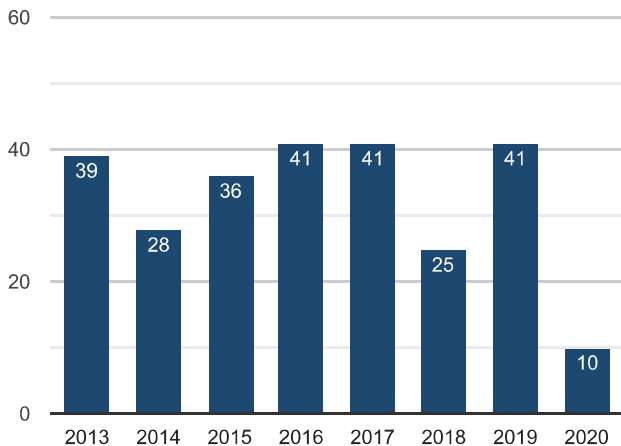

NUMBER OF HOMES SOLD/YEAR