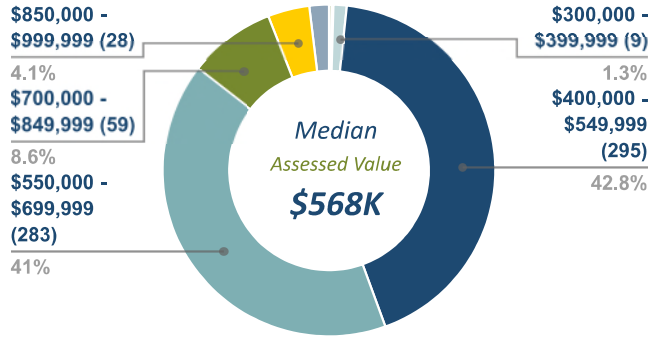

MOST RECENT ASSESSED VALUE

NUMBER OF HOMES SOLD/YEAR

AVG. COST PER SQ. FT.

BEDROOM COUNT

FLOOR PLAN SQ.FT.

Floor Plan (SQ.FT)	# of Homes
4,000+	5
3,000-3,999	59
2,000-2,999	303
1,500-1,999	183
1,100-1,499	127
750-1,099	11
0-749	2