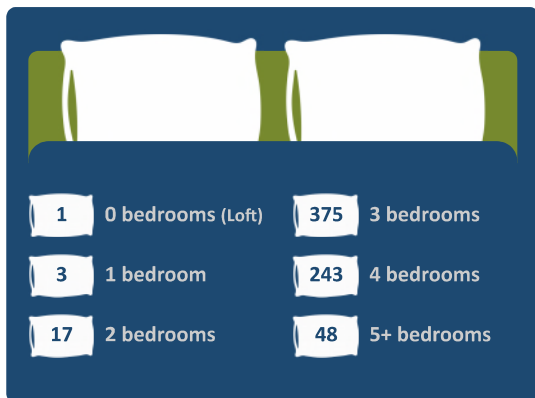

MOST RECENT ASSESSED VALUE

NUMBER OF HOMES SOLD/YEAR

AVG. COST PER SQ. FT.

BEDROOM COUNT

FLOOR PLAN SQ.FT.

Floor Plan (SQ.FT)	# of Homes
4,000+	5
3,000-3,999	59
2,000-2,999	303
1,500-1,999	183
1,100-1,499	127
750-1,099	11
0-749	2