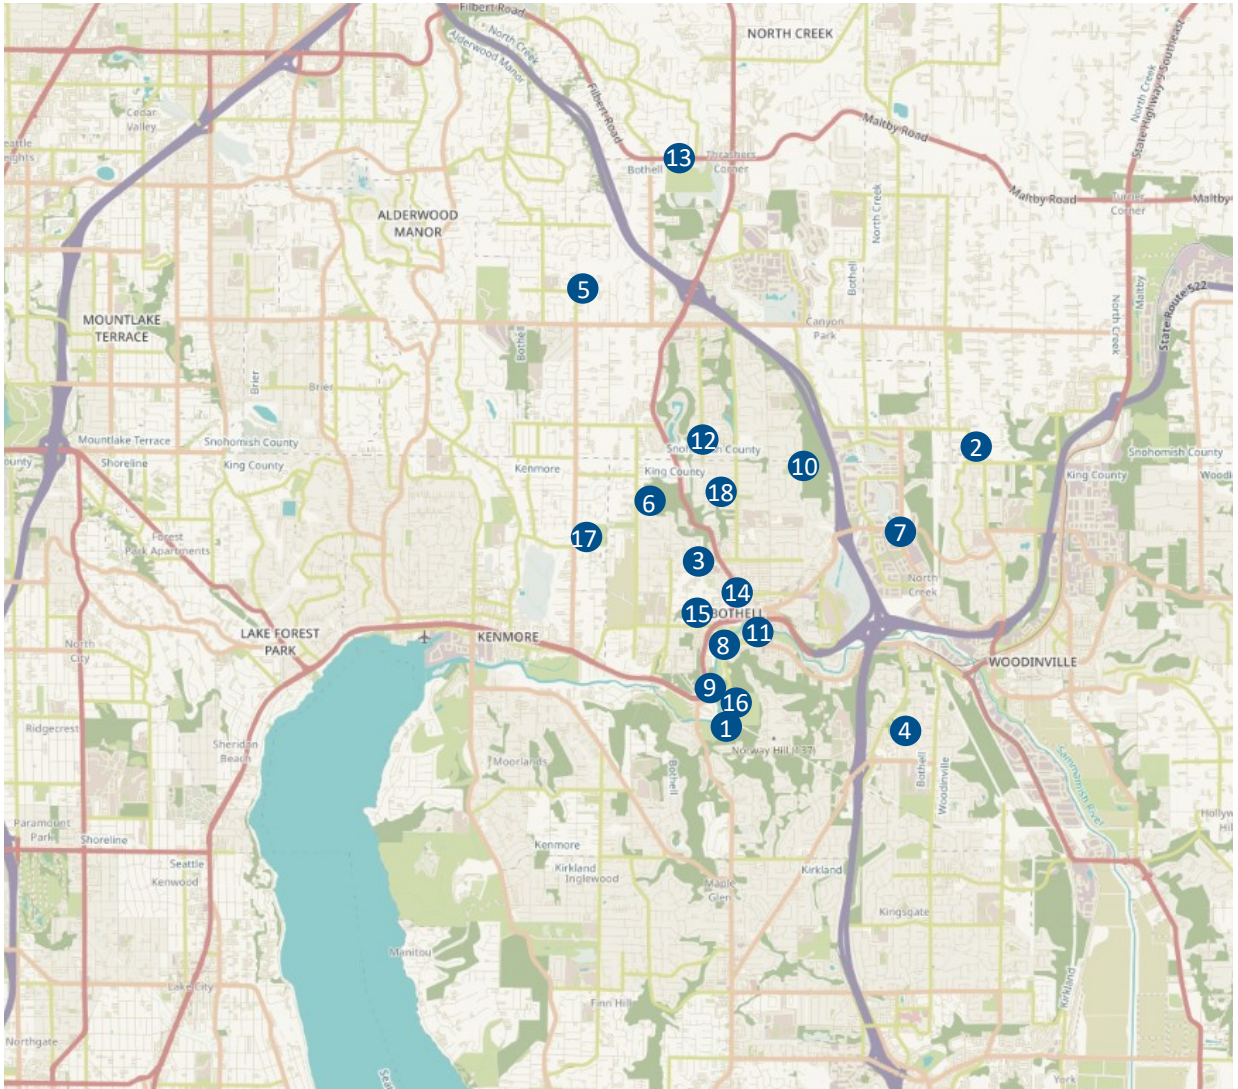

PARKS & RECREATION BOTHELL

Map © OpenStreetMap contributors, www.openstreetmap.org

PARKS & RECREATION

BOTHELL

#	Park	Address	Acres	Description
1	Blyth Park	16950 W Riverside Dr	19.5	Trails, play area, restrooms, picnic shelters
2	Bloomberg Hill Park	12811 NE 205th St	0.7	Playground, picnic tables, bike trail, basketball
3	Bothell Skate Park	9815 NE 188th	0.4	Ramps, quarter pipes, ledges, grinding rail
4	Brickyard Road Park	16800 Brickyard Rd. N.E.	3.6	Playground, picnic tables, bbq area, basketball, tennis court
5	Cedar Grove Park	22421 9th Ave SE	13.6	Shelter, bbq area, playground, restrooms, basketball, walking trails
6	Conifer View IV Park	19630 89th Pl NE	1	Playground, picnic tables
7	North Creek Sports Fields	11800 N Creek Parkway S	14	
8	Park at Bothell Landing	9919 NE 180th St	5.87	
9	Red Brick Road Park	522 & 96th Ave NE		Picnic tables, nature trail
10	Royal Oaks Park	20144 106th Ave NE	2.25	Playground, picnic tables, basketball, sports court
11	Sammamish River Park & Trail	17995 102nd Ave NE	6.43	Picnic tables, bike trail, water access
12	Stipek Park	1800 242nd St SE	3.6	Basketball, playground, restrooms, picnic tables, trail, drinking fountain
13	Thrashers's Corner Regional Park	12th Ave SE & 208th St SE	54	
14	Triangle Park	Main St & Bothell Way	0.1	
15	Volunteer Park	97th Ave NE & NE 182nd St	0.22	Playground, picnic tables, basketball
16	West Riverdale Drive Trail	16950 W Riverside Dr		
17	Westhill Sportsfields	19417 88th Ave NE	7.6	Multi-purpose fields
18	William Penn Park	19900 100th Ave NE	2.7	Playground, picnic tables, bbq, sports court