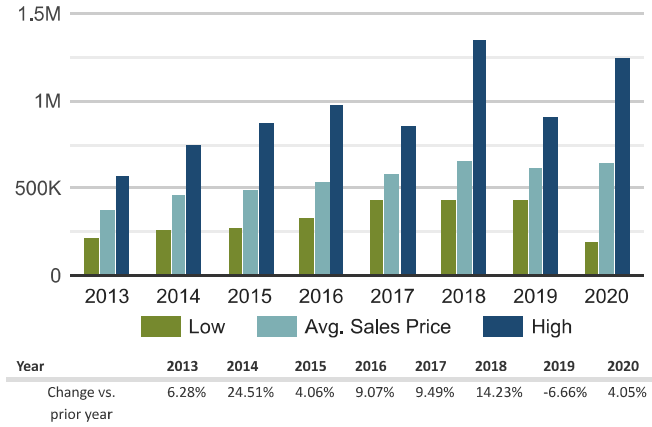

PROPERTY VS AVERAGE COMPARABLE

THE INFORMATION PROVIDED IS DEEMED RELIABLE, BUT IS NOT GUARANTEED

Report Produced on 6/1/2020

MARKET TREND REPORT

1326 232nd Pl SW | 690 HOMES | 2013 - 2020

EIGHT YEARS OF SALES HISTORY