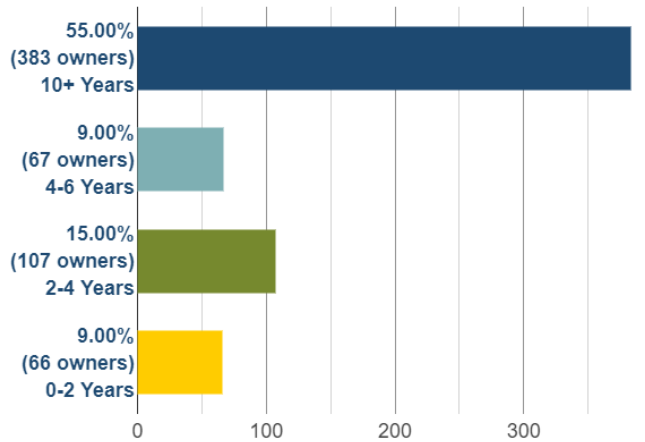

MARKET TREND REPORT

1326 232nd Pl SW | 690 HOMES | 2013 - 2020

LENGTH OF OWNERSHIP

DISTINCTIVE FEATURES

VIEW HOMES

0

NON-VIEW HOMES

690

WATERFRONT HOMES

0

AVG. BLDG SIZE: 2,098 SQ. FT.

Year	2013	2014	2015	2016	2017	2018	2019	2020
Sq. Ft.	1,995	2,342	2,287	2,068	2,011	2,060	2,032	2,150

YEAR BUILT

Average home age: **28**

Pre-1940	1940-1959	1960-1979	1980-1989	1990-1999	2000-2004	2005 & Newer
6	13	40	269	166	16	177

EDUCATION